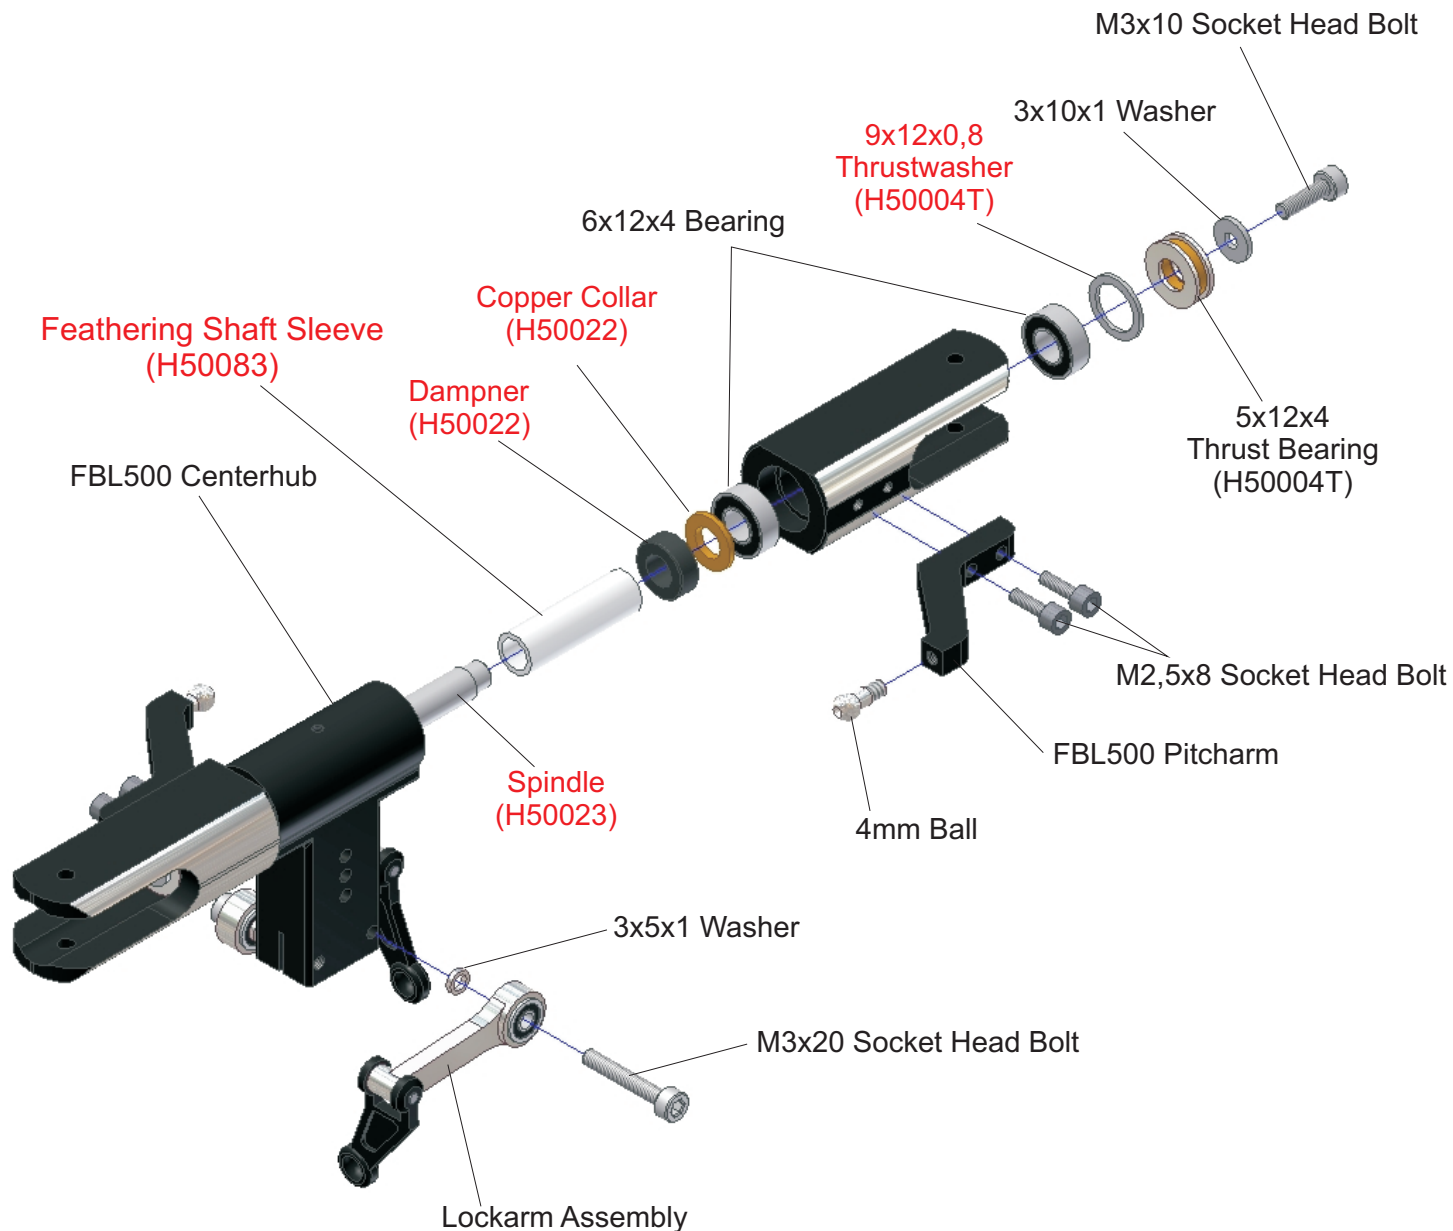

500 Size FLYBARLESS HEAD

Spare Parts Numer in red colour are ORIGINAL ALIGN Parts and NOT delivered and **MUST** be used.